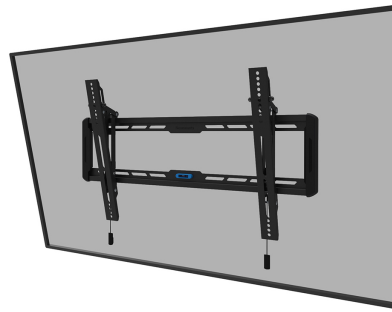

WL35-550BL16

NEOMOUNTS TV WALL MOUNT

SPECIFICATIONS

GENERAL

Min. screen size*	40 inch
Max. screen size*	75 inch
Max. weight	70 kg (per screen)
Screens	1
VESA minimum	100x100 mm
VESA maximum	600x400 mm
Distance to wall	3,3 cm

FUNCTIONALITY

Type	Tilt
Lockable	Not lockable
Tilt (degrees)	12°
Height	42,5 cm
Width	73,5 cm
Depth	3,3 cm
Adjustment type	Manual

INFORMATION

Color	Black
Main material	Steel
Warranty	5 year
EAN code	8717371448738

*Please note: The inch sizes stated are just an indication, combined with the weight and VESA sizes. The maximum weight and VESA size are absolute restrictions for the products and should not be exceeded.

Neomounts