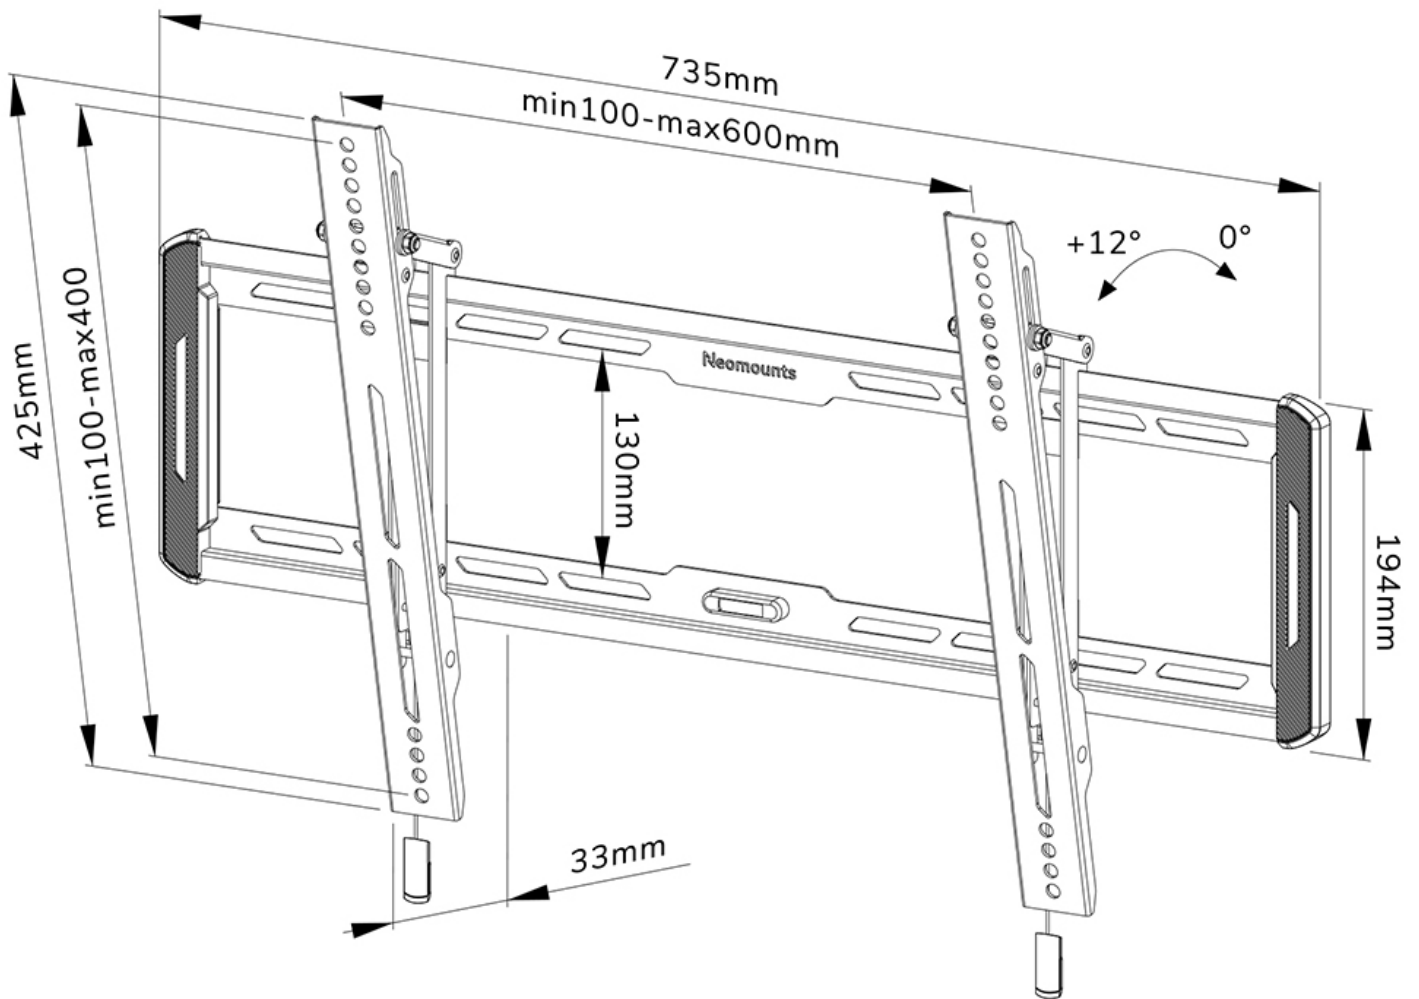

WL35-550BL16

NEOMOUNTS TV WALL MOUNT

Neomounts